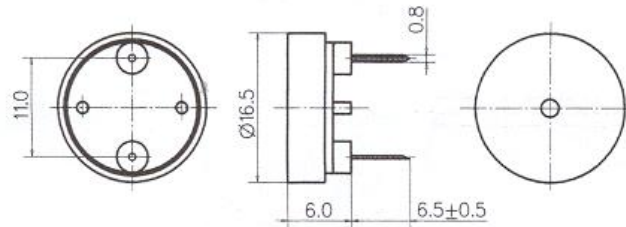

Product Data Sheet Part No. PT-1706 Non-Washable Type

PT-1706

DIMENSIONS

$\phi 16.5 \times H6.5$

Type	Unit	PT-1706
Rated Voltage Square Wave	(Vpp)	5
Operating Voltage	(Vpp)	1~20
Current Consumption	(mA)	< or = 1
Capacitance at 120 Hz	(pF)	11000±30%
Sound Output (Min)	(dB)	> or = 78
Resonant Frequency	(Hz)	4000±500
Operating Temp	(C)	-20~+60
Storage Temp	(C)	-30~+70
Weight	(g)	0.85
Dimension	mm	16.5 x H6.5
*Value applying at rated voltage		
*distance for measurement 10cm		